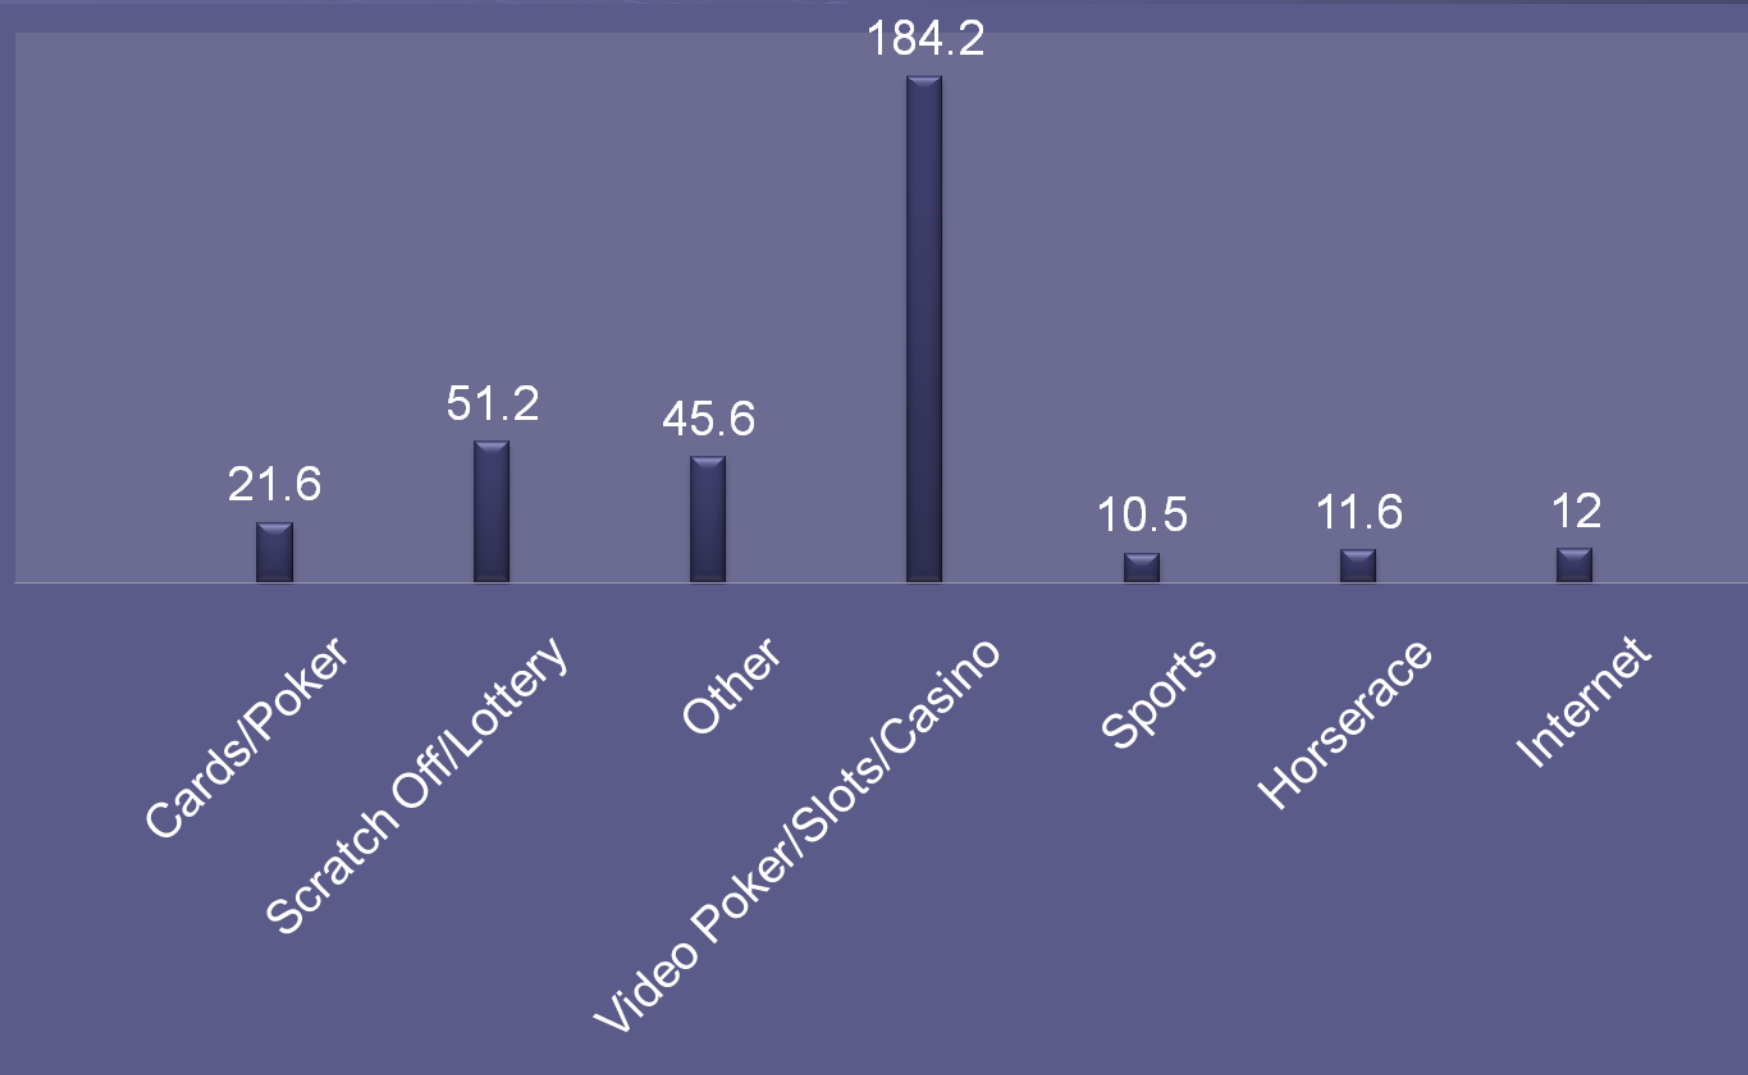

Council on Compulsive Gambling of Pennsylvania

Helpline Report

Summary

2008

Outreach and Help Calls

Total # of calls
2008– 13,243

Pennsylvania Counties

Top Counties

Total Calls for 2008

Most Problematic

Problem Gambler's Helpline

Gambler's Age and Marital Status

Gambler's Ethnicity

Gamblers Gender