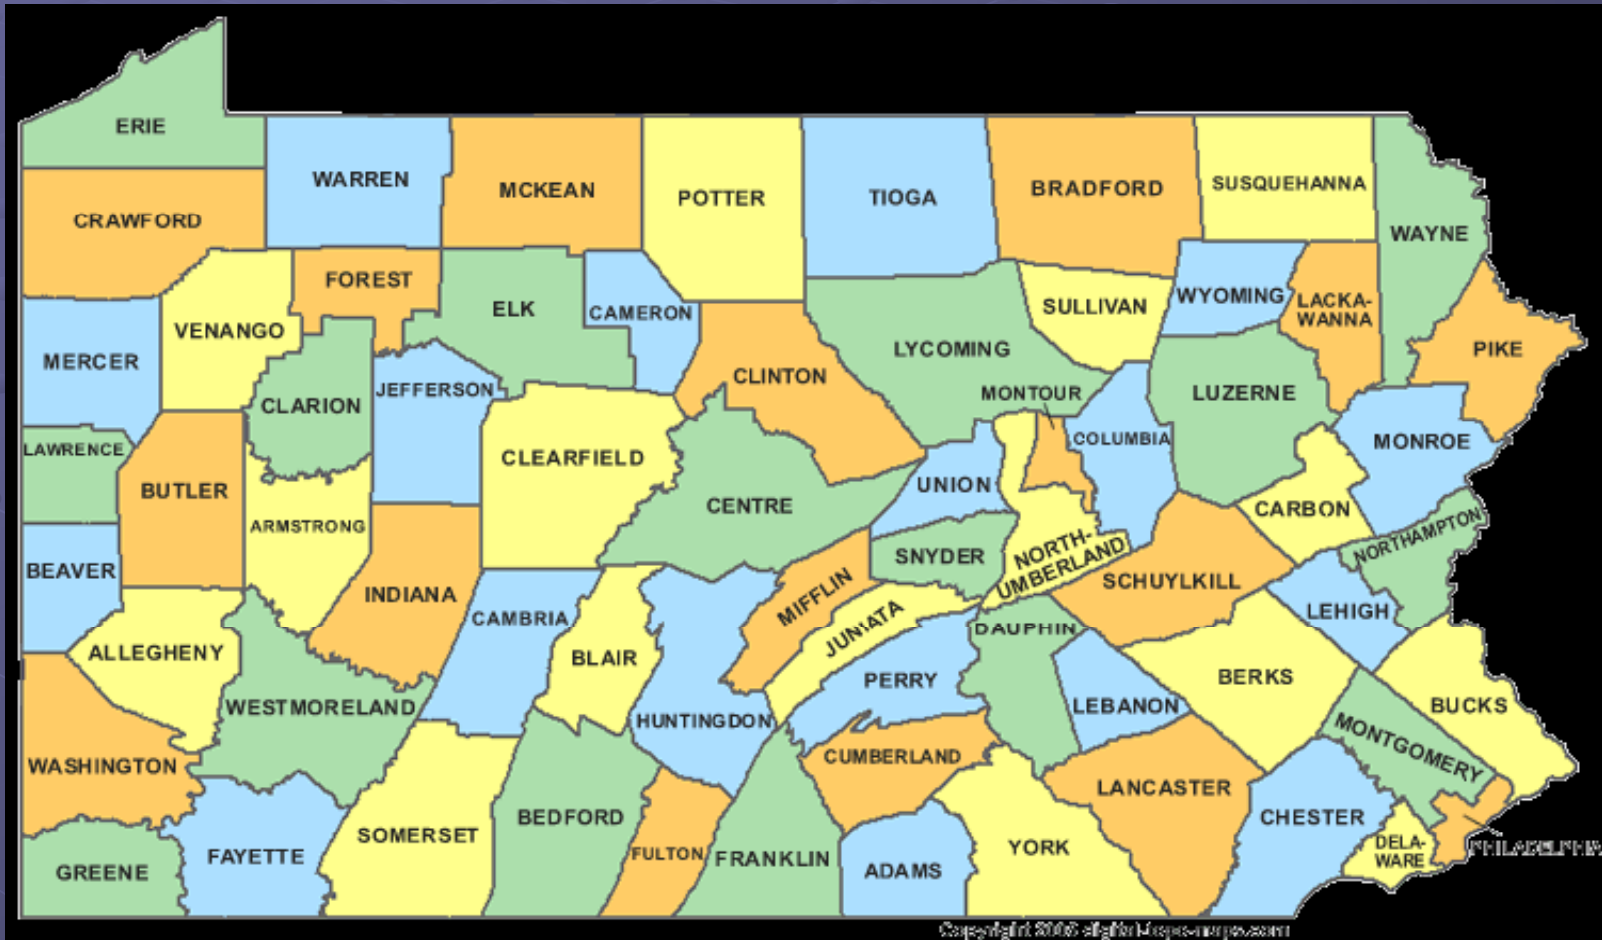

Council on Compulsive Gambling of Pennsylvania

Helpline Report

Summary

2008

Outreach and Help Calls

Total # of calls
2008– 13,243

Pennsylvania Counties

Top Counties

Total Calls for 2008

Most Problematic

Problem Gambler's Helpline

Gambler's Age and Marital Status

Gambler's Ethnicity

Gamblers Gender