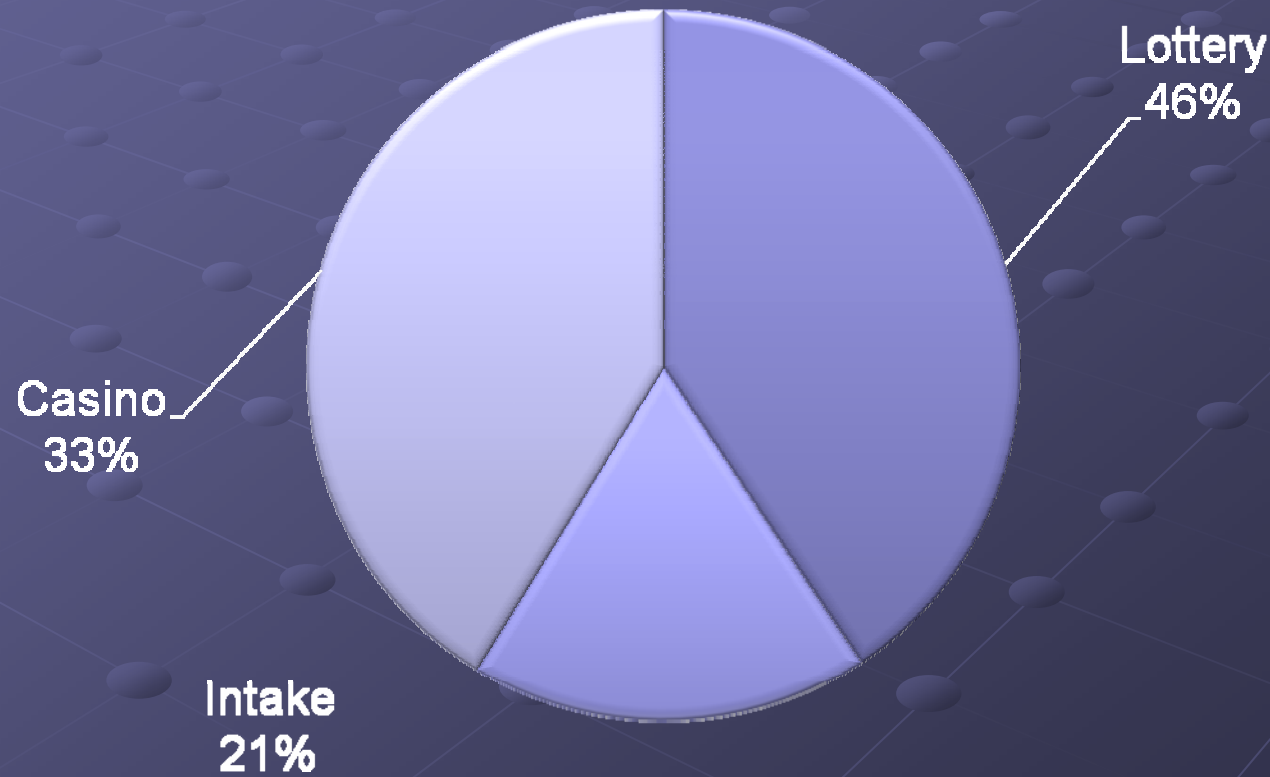

Council on Compulsive Gambling of Pennsylvania

Helpline Report

Summary

2008

Outreach and Help Calls

Total # of calls
2008– 13,243

Pennsylvania Counties

Top Counties

Total Calls for 2008

Most Problematic

Problem Gambler's Helpline

Gambler's Age and Marital Status

Gambler's Ethnicity

Gamblers Gender