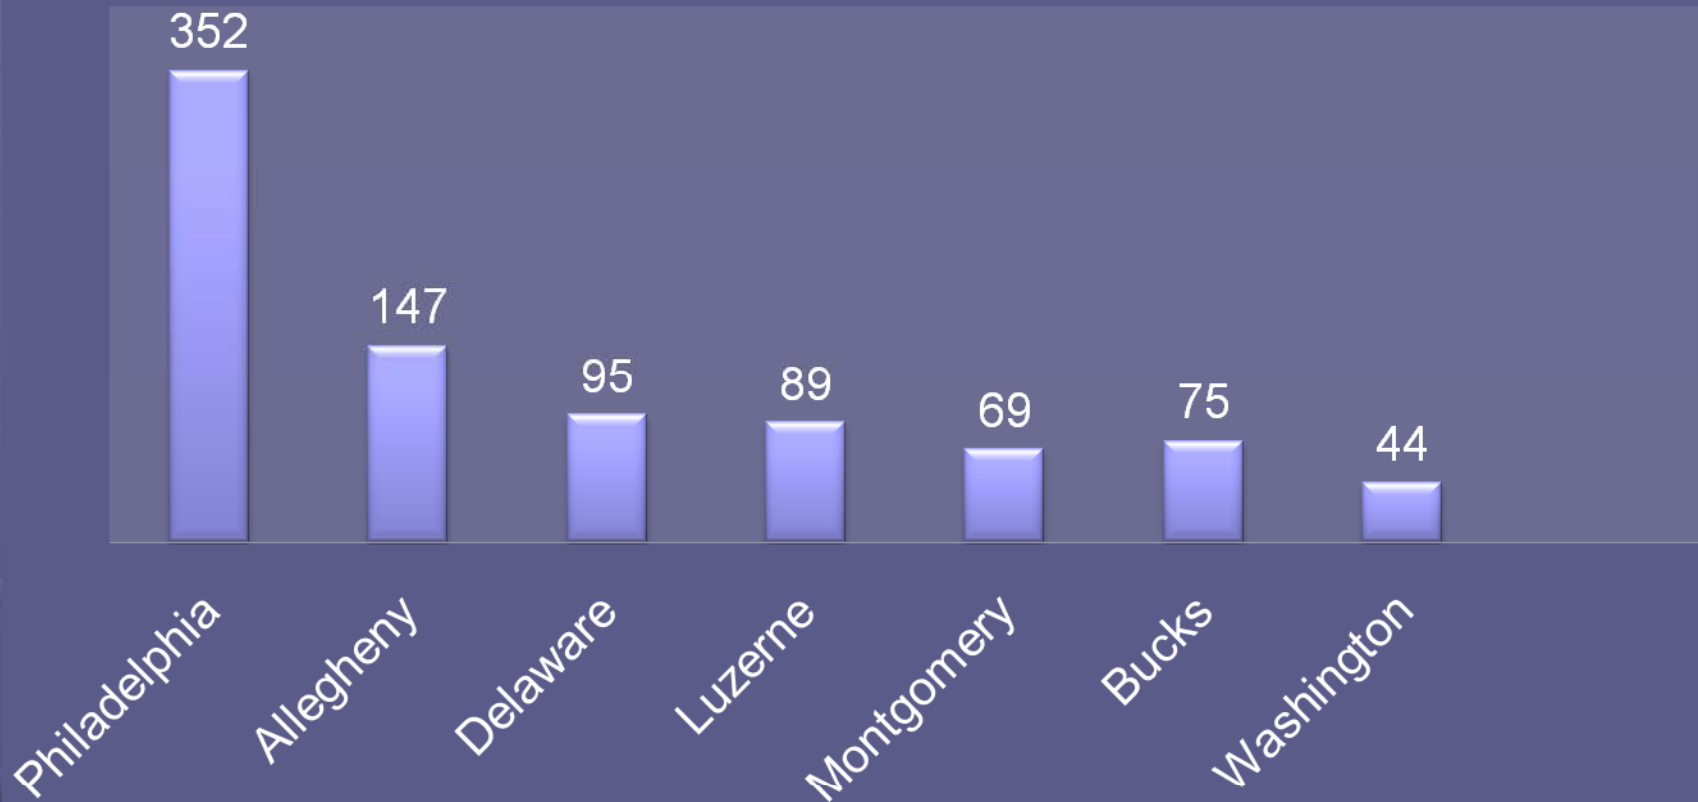

Council on Compulsive Gambling of Pennsylvania

Helpline Report

Summary

2008

Outreach and Help Calls

Total # of calls
2008– 13,243

Pennsylvania Counties

Top Counties

Total Calls for 2008

Most Problematic

Problem Gambler's Helpline

Gambler's Age and Marital Status

Gambler's Ethnicity

Gamblers Gender