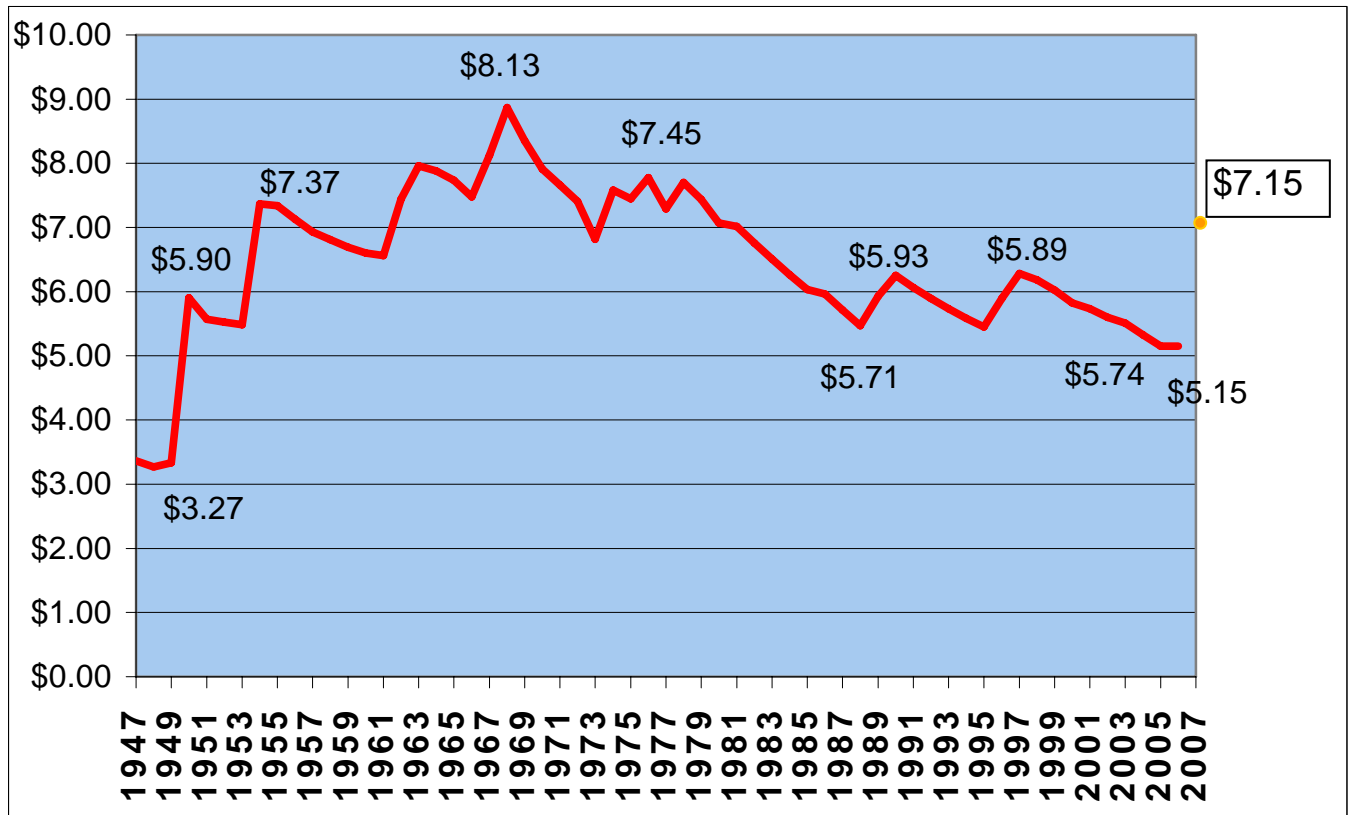

Value of Minimum Wage, 1947-2007

(In Inflation-adjusted December 2006 dollars)

Note: Minimum wage deflated using average CPI-U – U.S. Dept. Labor

● = Current Pennsylvania Minimum wage as of July 2007