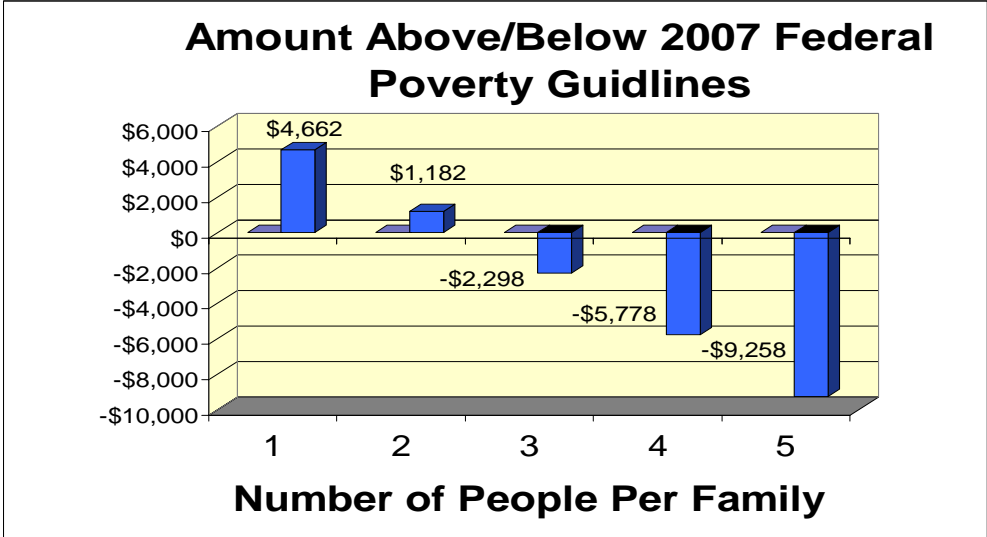

PA and U.S. MINIMUM WAGE VS. POVERTY

\$5.15 Federal Min. Wage vs. Poverty 2007

\$7.15 Pennsylvania Min. Wage vs. Poverty 2007

As of July 2007, Pennsylvania minimum wage of \$7.15hr. x 40hrs per week x 52 wks per year = \$14,872 annually
 Federal minimum wage of \$5.15hr. x 40hrs per week x 52 wks per year = \$10,712 annually
 2007 HHS Poverty Guideline found at Federal Register, January 24, 2007 (Volume 72, Number 15; Page 3147-3148)