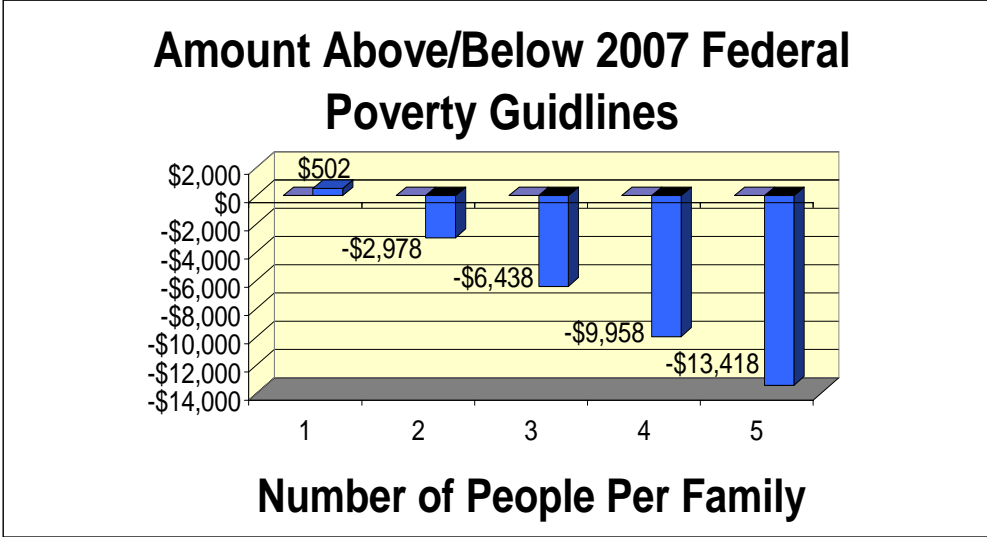

PA and U.S. MINIMUM WAGE VS. POVERTY

\$5.15 Federal Min. Wage vs. Poverty 2007

\$7.15 Pennsylvania Min. Wage vs. Poverty 2007

As of July 2007, Pennsylvania minimum wage of \$7.15hr. x 40hrs per week x 52 wks per year = \$14,872 annually
 Federal minimum wage of \$5.15hr. x 40hrs per week x 52 wks per year = \$10,712 annually
 2007 HHS Poverty Guideline found at Federal Register, January 24, 2007 (Volume 72, Number 15; Page 3147-3148)